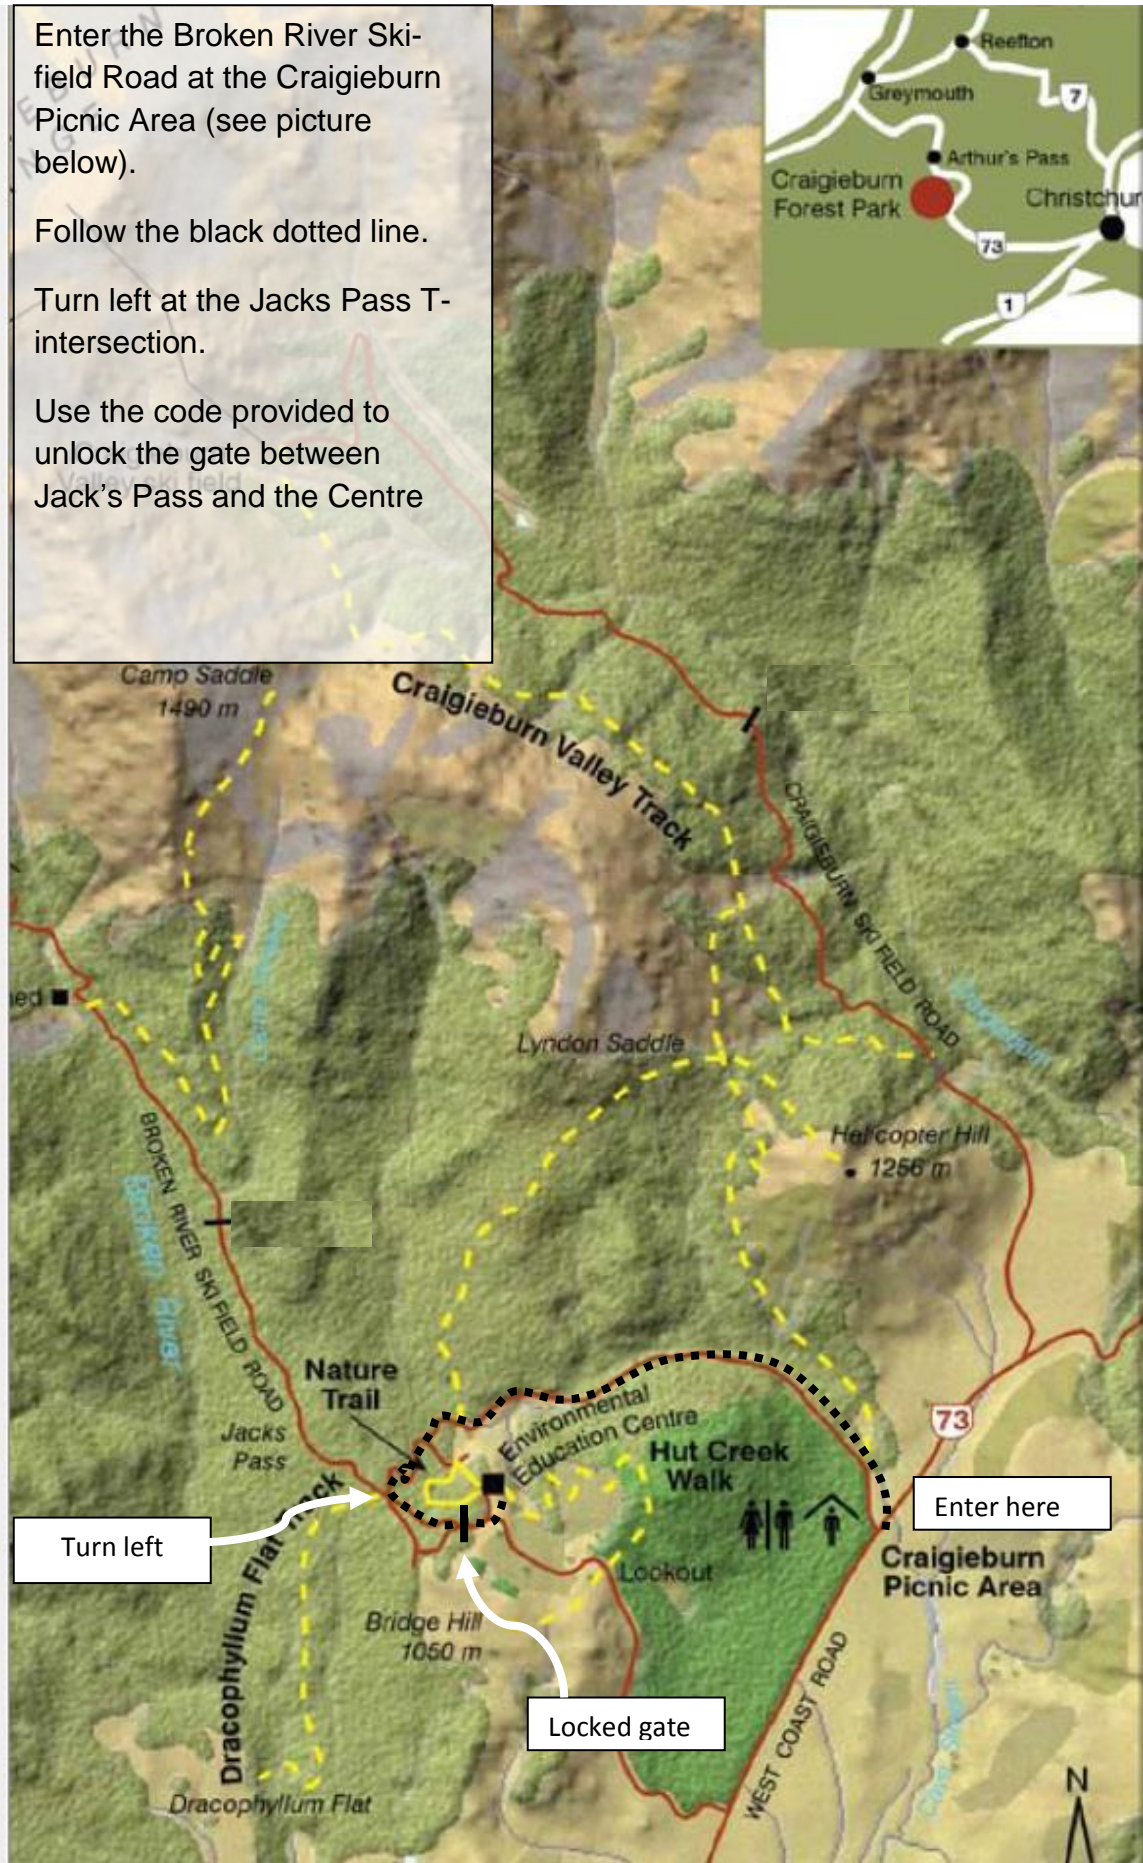

Craigieburn Environment Centre Access Map

Enter the Broken River Ski-field Road at the Craigieburn Picnic Area (see picture below).

Follow the black dotted line.

Turn left at the Jacks Pass T-intersection.

Use the code provided to unlock the gate between Jack's Pass and the Centre

View of Craigieburn Picnic Area/Broken River Access Road approaching
from Christchurch

43° 9.195'S 171° 43.914'E